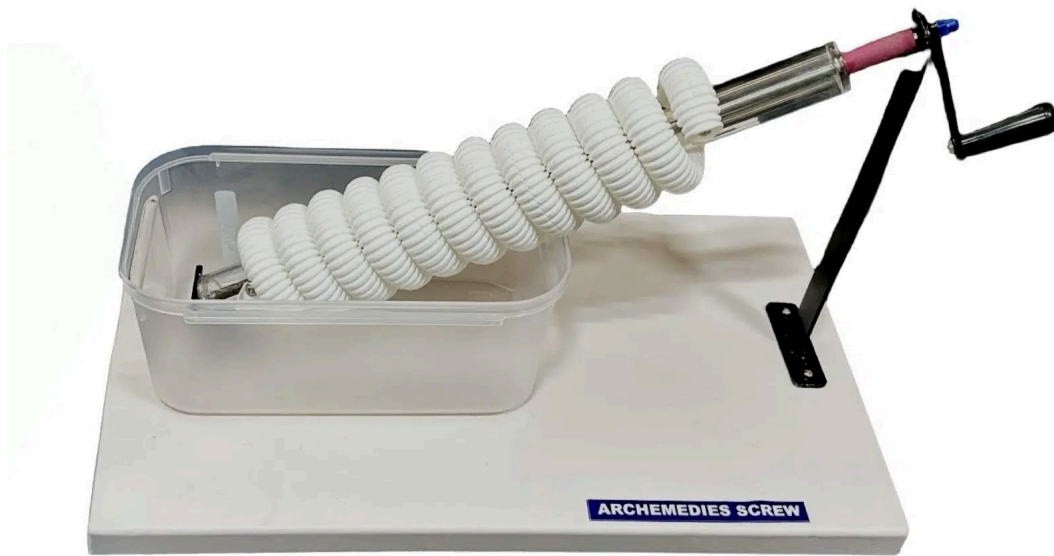

## PHYSICS LAB EQUIPMENT

## ARCHIMEDES SCREW PUMP MODEL FOR PHYSICS LAB

Efficient • Transparent • Inclusive